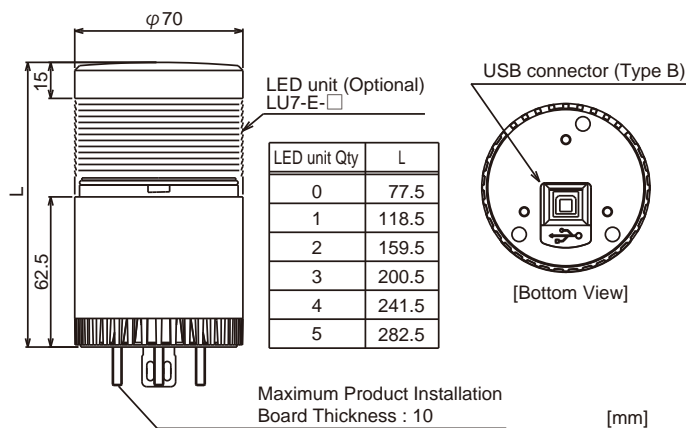

■ Dimensions