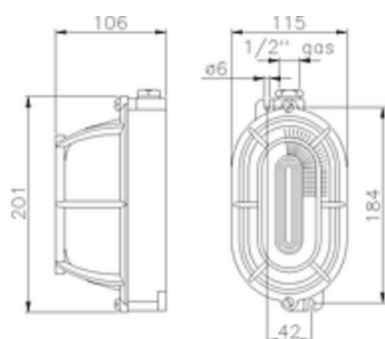

Palazzoli

831095

OVAL LIGHTING FIXTURE IN ALUMINIUM 60W 1 LAMPHOLDER E27 INLET 2X1/2" CAGE CAST

Product data

Code ELECTROCOD: 24010101

Series: RINO

Min order quantity: 1

EAN code: 8014950801381

Marks:

Technical data

Lamp power: 60 W

Max Lamp Power: 60W W

Nominal Operating
Voltage:

Lampholder type: E27

Protection level: IP65

Cable gland: 2

Customs code: 9405 40 95

Manufacturing Material: Aluminium alloy

Execution: WALL OR CEILING

Product Class: OVAL LIGHTING
FIXTUREDirective: 2011/65/UE (RoHS) -
2012/19/UE
(RAEE-WEEE)
2006/95/CE
2004/108/CE

Attachments

Dimensional (format .PNG):

DXF Drawing:  [831075.dxf](#)