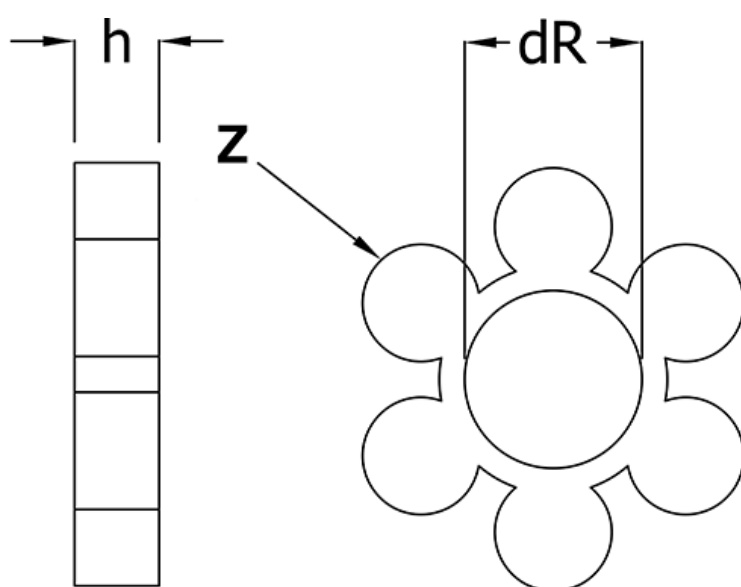

Data sheet

Tschan S Claw Couplings

Transmission > Shaft Couplings > Tschan S Claw Couplings

SKU:

3302145020

Description:

Tschan Element VKR S145

part 020

TKN 400NM

<https://www.cselectric.dk/en/products/3302145020>

Measurements

dR = 66

h = 30

Z (Number): 6

Product drawings and brochures of any kind may contain errors for which CS Electric ApS cannot be liable.